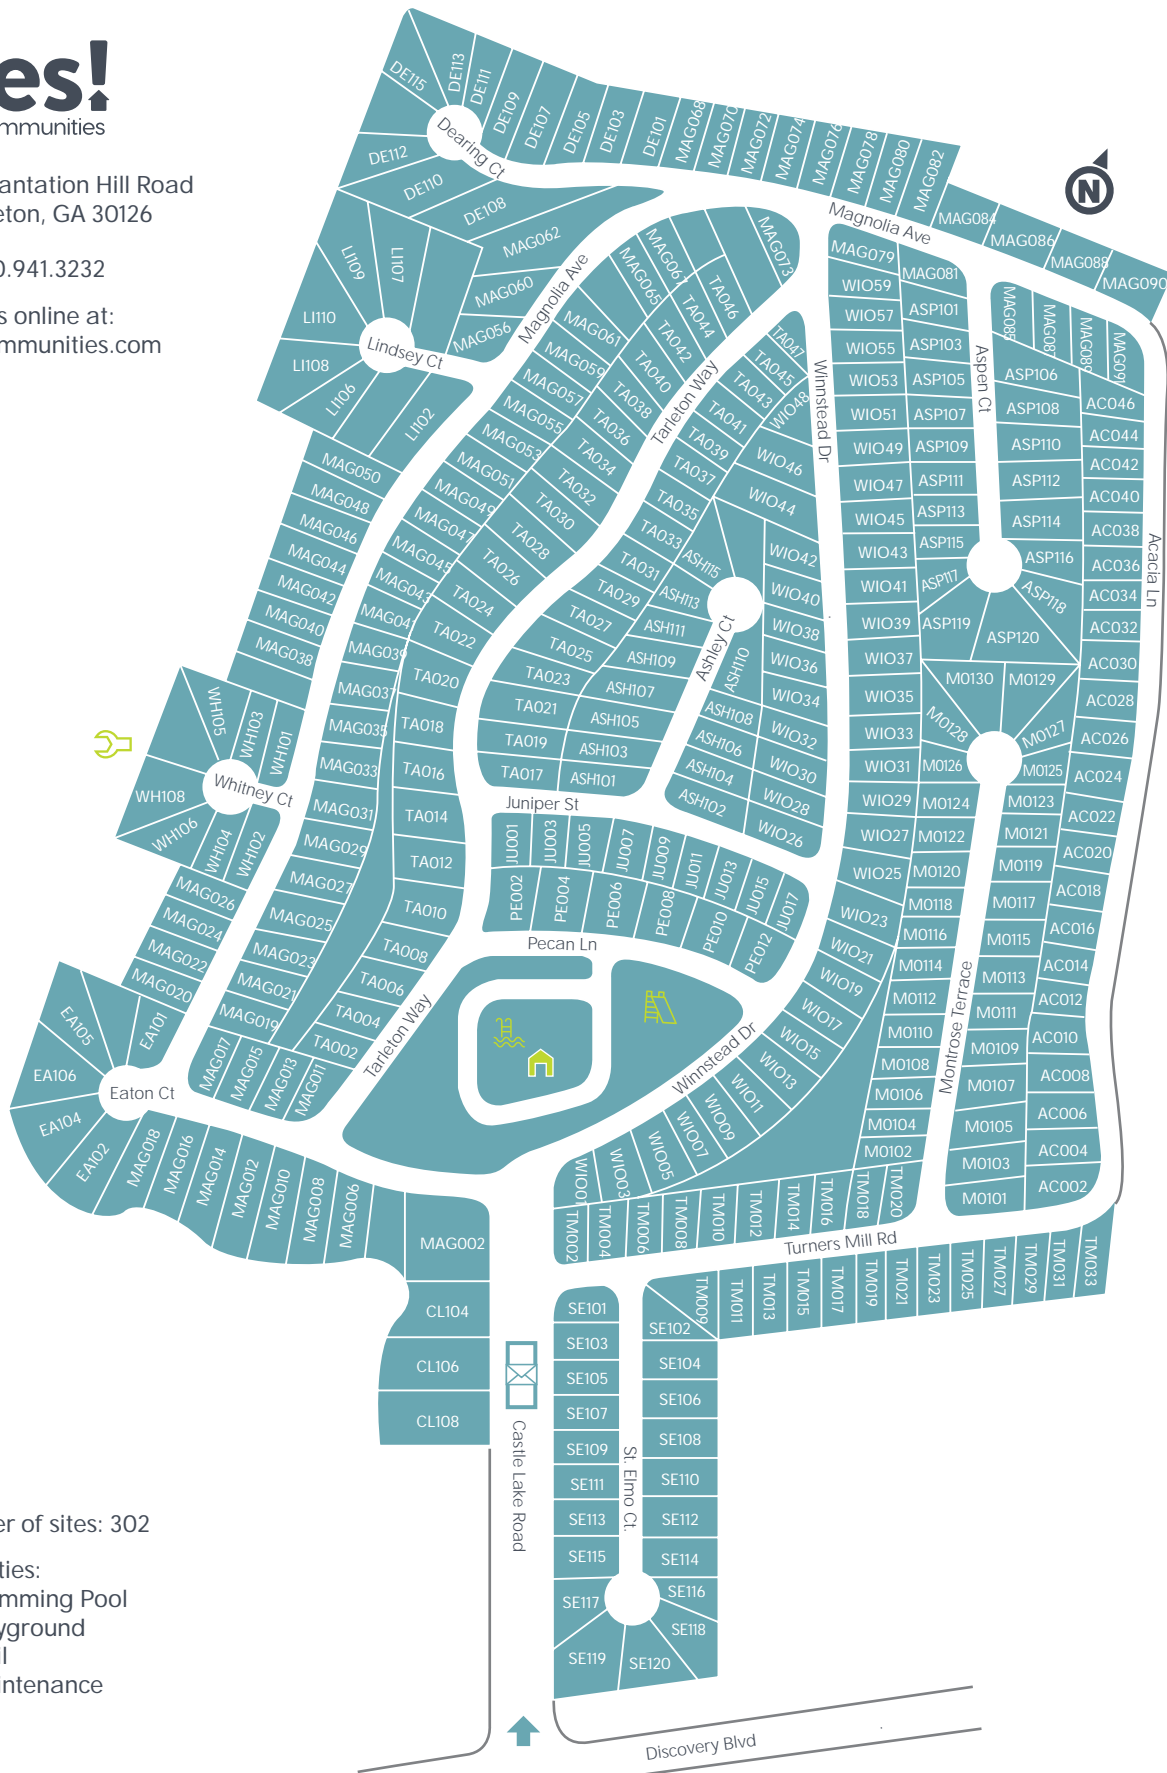

The Waverly

100 Plantation Hill Road
Mableton, GA 30126

T : 770.941.3232

Visit us online at:
yescommunities.com

Number of sites: 302

Amenities:

- Swimming Pool
- Playground
- Mail
- Maintenance